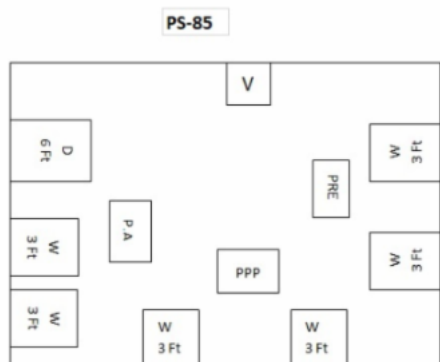

Nazri Naksha

Google Map View

Polling Station Building Front View

Polling Station Front View

Cad View

Key MAP View