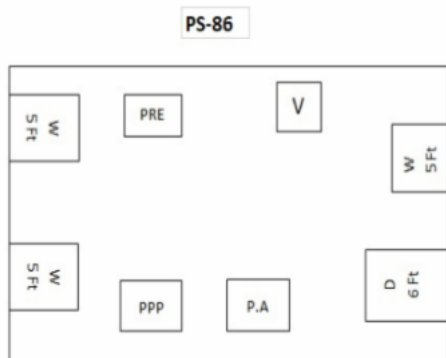

Nazri Naksha

Google Map View

Polling Station Building Front View

Polling Station Front View

Cad View

Key MAP View