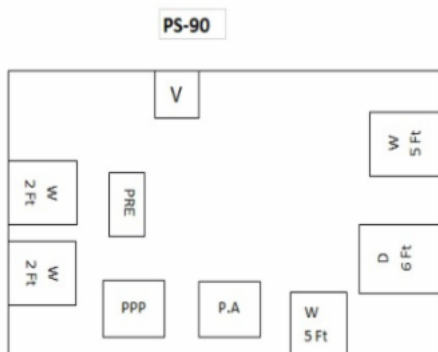

Nazri Naksha

Google Map View

Polling Station Building Front View

Polling Station Front View

Cad View

Key MAP View