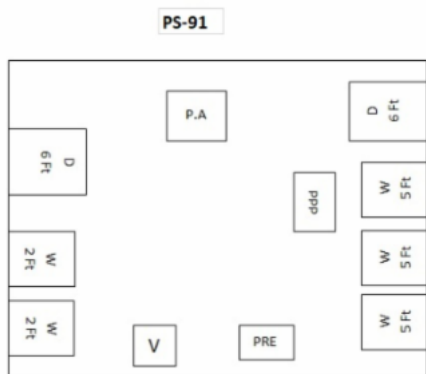

Nazri Naksha

Google Map View

Polling Station Building Front View

Polling Station Front View

Cad View

Key MAP View