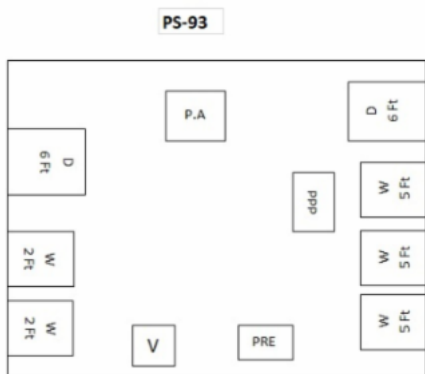

Nazri Naksha

Google Map View

Polling Station Building Front View

Polling Station Front View

Cad View

Key MAP View