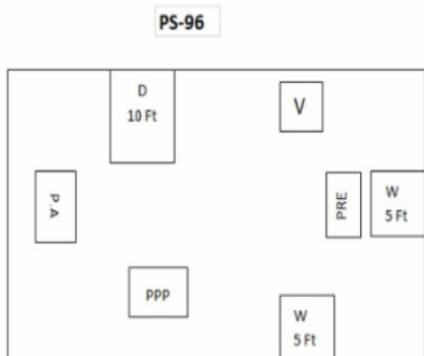

Nazri Naksha

Google Map View

Polling Station Building Front View

Polling Station Front View

Cad View

Key MAP View