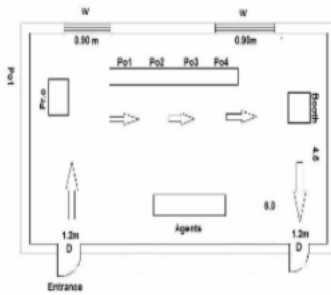

Nazri Naksha

Google Map View

Polling Station Building Front View

Polling Station Front View

Cad View

Key MAP View