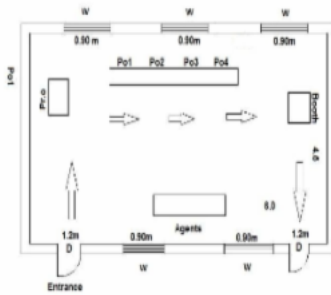

Nazri Naksha

Google Map View

Polling Station Building Front View

Polling Station Front View

Cad View

Key MAP View