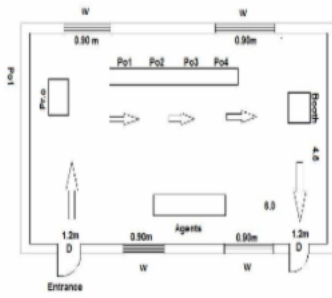

Nazri Naksha

Google Map View

Polling Station Building Front View

Polling Station Front View

Cad View

Key MAP View