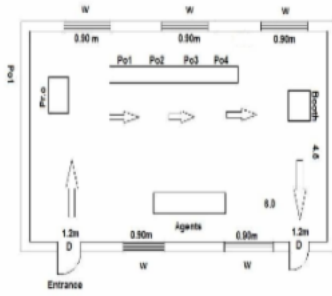

Nazri Naksha

Google Map View

Polling Station Building Front View

Polling Station Front View

Cad View

Key MAP View