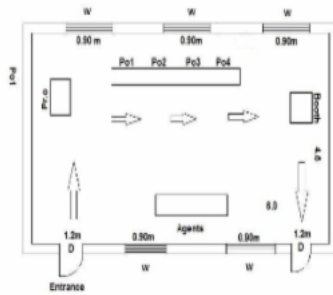

Nazri Naksha

Google Map View

Polling Station Building Front View

Polling Station Front View

Cad View

Key MAP View