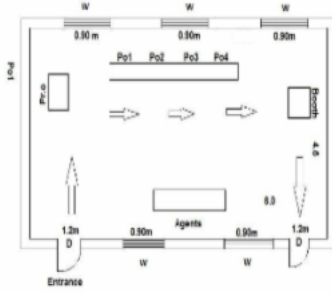

Nazri Naksha

Google Map View

Polling Station Building Front View

Polling Station Front View

Cad View

Key MAP View