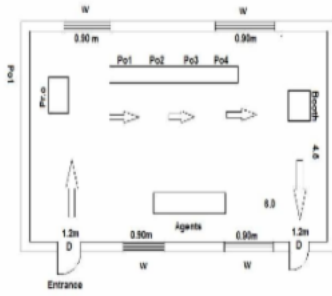

Nazri Naksha

Google Map View

Polling Station Building Front View

Polling Station Front View

Cad View

Key MAP View