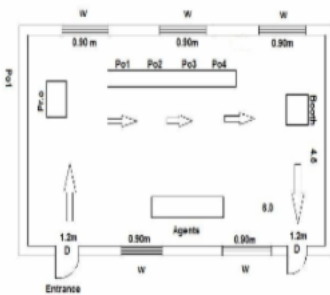

Nazri Naksha

Google Map View

Polling Station Building Front View

Polling Station Front View

Cad View

Key MAP View