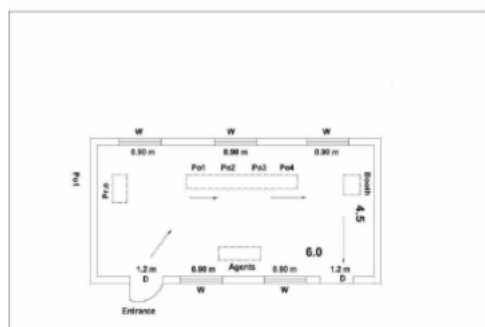

Nazri Naksha

Google Map View

Polling Station Building Front View

Polling Station Front View

Cad View

Key MAP View