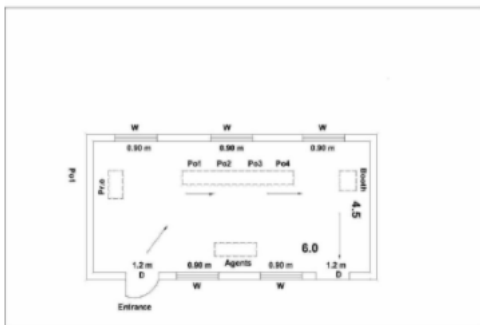

Nazri Naksha

Google Map View

Polling Station Building Front View

Polling Station Front View

Cad View

Key MAP View