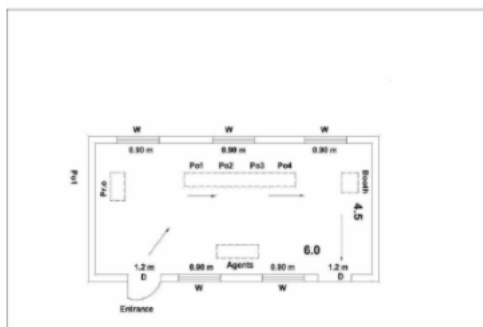

Nazri Naksha

Google Map View

Polling Station Building Front View

Polling Station Front View

Cad View

Key MAP View