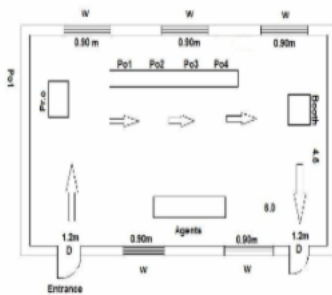

Nazri Naksha

Google Map View

Polling Station Building Front View

Polling Station Front View

Cad View

Key MAP View