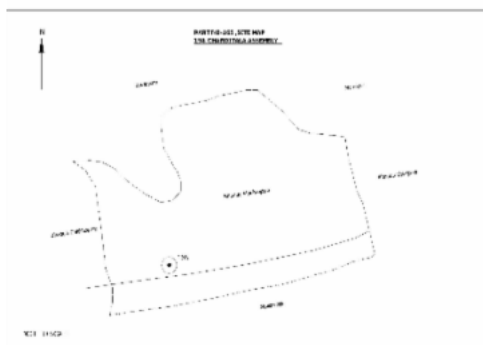

Nazri Naksha

Google Map View

Polling Station Building Front View

Polling Station Front View

Cad View

Key MAP View