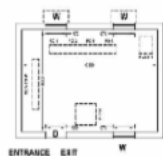

Cad View

DISTRICT - HOOGHLY
ASSEMBLY CONSTITUENCY - 188, SINGUR
PS NO & NAME - 240, TIBHA DURGACHARAN PRATHOMIK VIDYALAY ROOM NO-1

ALL SERVICES ARE

	Water	Road	Electricity	Light	Health
N/A in Basic Facility/Flexa	✓	✓	✓	✓	✓