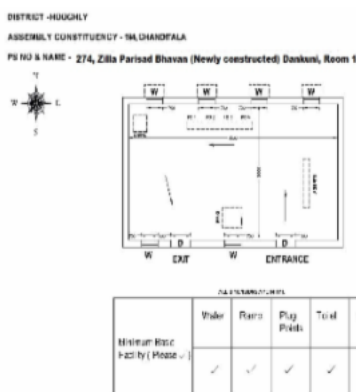

Nazri Naksha

Google Map View

Polling Station Building Front View

Polling Station Front View

Cad View

Key MAP View