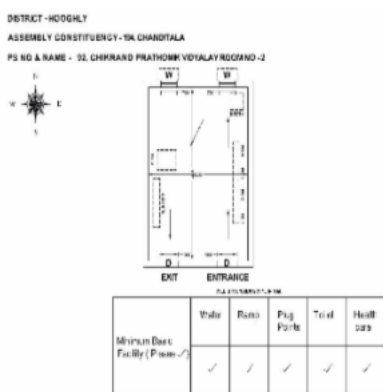

Nazri Naksha

Google Map View

Polling Station Building Front View

Polling Station Front View

Cad View

Key MAP View