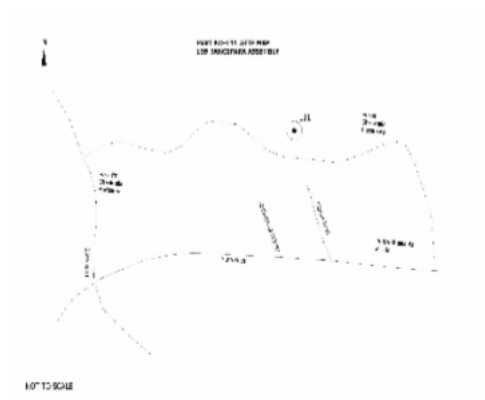

Nazri Naksha

Google Map View

Polling Station Building Front View

Polling Station Front View

Cad View

Key MAP View