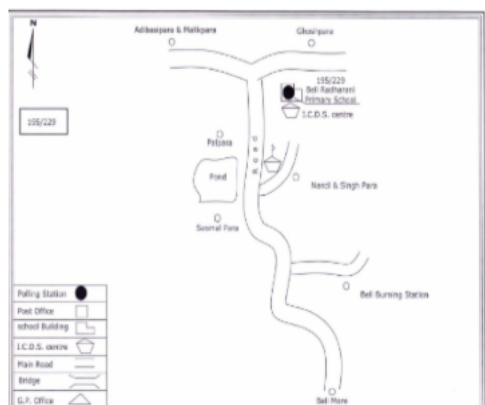

Nazri Naksha

Google Map View

Polling Station Building Front View

Polling Station Front View

Cad View

Key MAP View