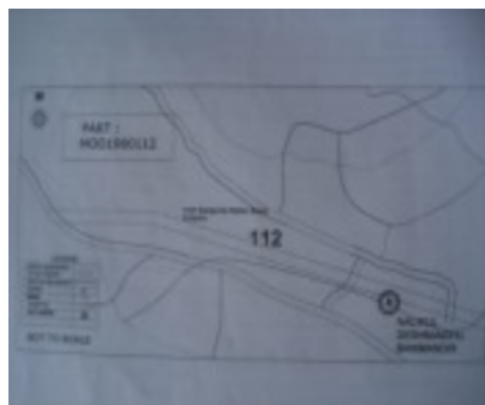

Nazri Naksha

Google Map View

Polling Station Building Front View

Polling Station Front View

Cad View

Key MAP View