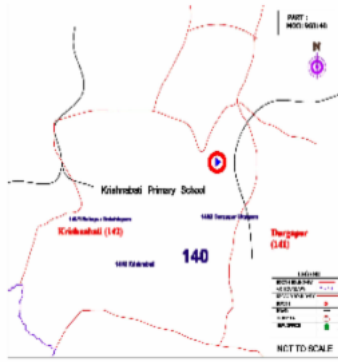

Nazri Naksha

Google Map View