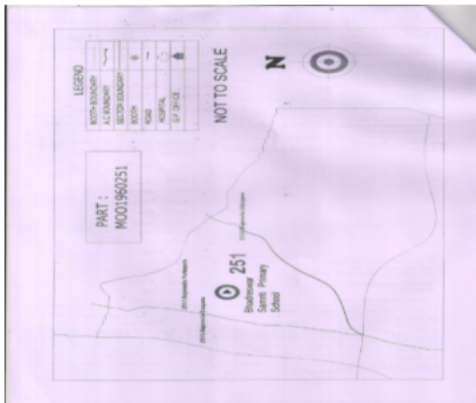

Nazri Naksha

Google Map View

Polling Station Building Front View

Polling Station Front View

Cad View

Key MAP View