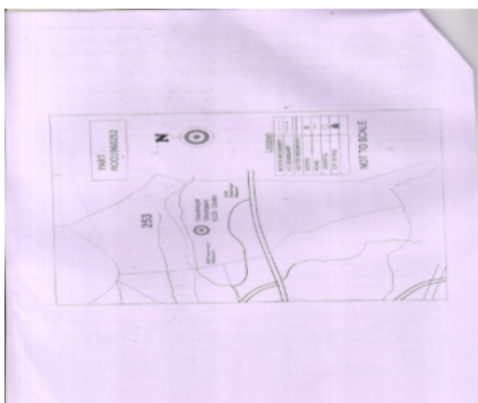

Polling Station Building Front View

Polling Station Front View

Cad View