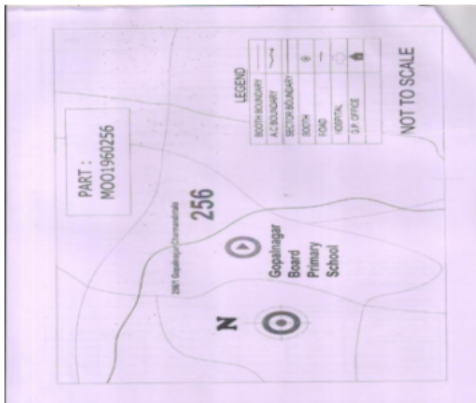

Nazri Naksha

Google Map View

Polling Station Building Front View

Polling Station Front View

Cad View

Key MAP View