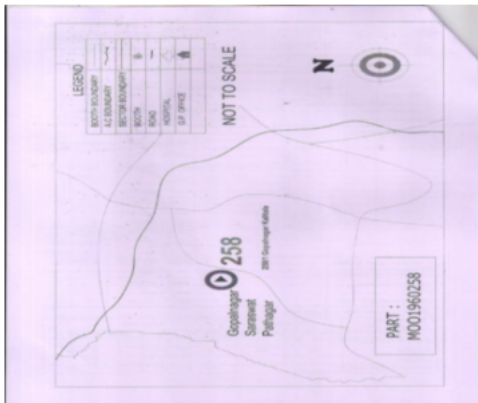

Polling Station Building Front View

Polling Station Front View

Cad View