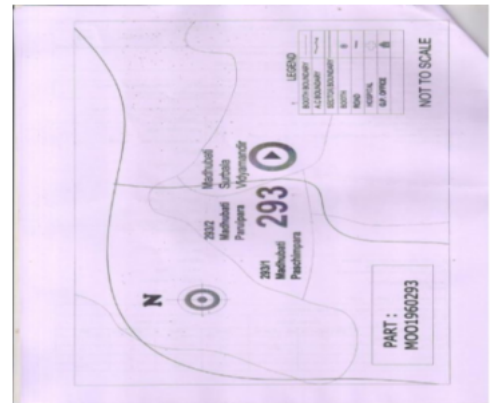

Polling Station Building Front View

Polling Station Front View

Cad View

Key MAP View