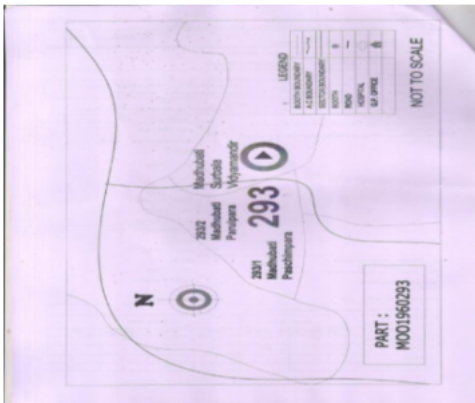

Polling Station Building Front View

Polling Station Front View

Cad View

Key MAP View