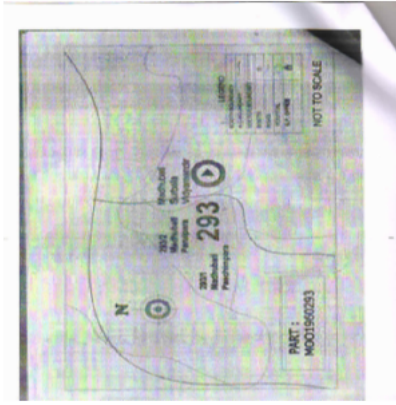

Nazri Naksha

Google Map View