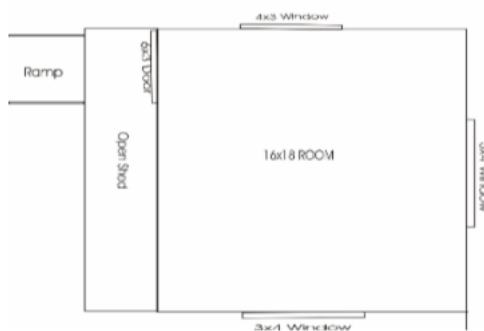

Cad View

SCATCH OF POLLING STATION PS NO : 197/103