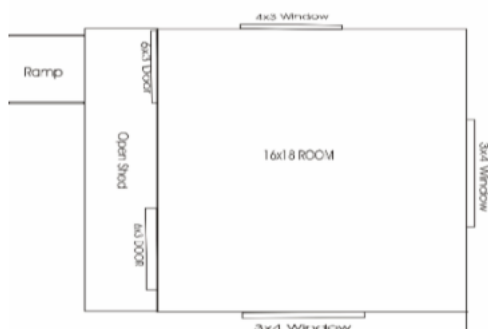

Cad View

SCATCH OF POLLING STATION
PS-197/109