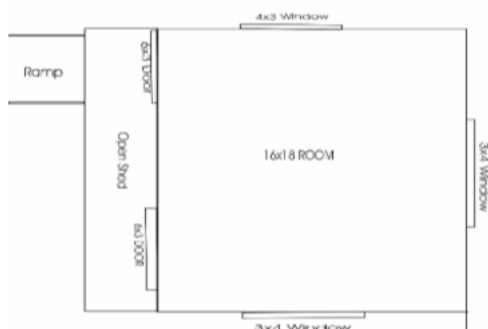

Cad View

SCATCH OF POLLING STATION
PS-197/119