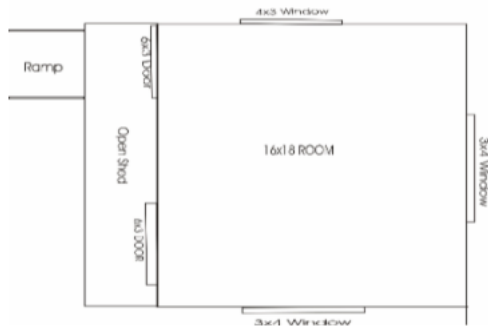

Cad View

SCATCH OF POLLING STATION
PS-197/130