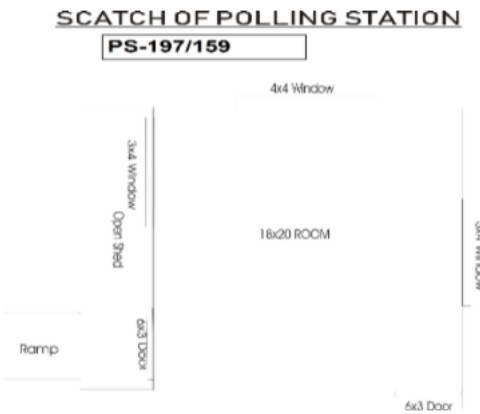

Nazri Naksha

Google Map View

Polling Station Building Front View

Polling Station Front View

Cad View

Key MAP View