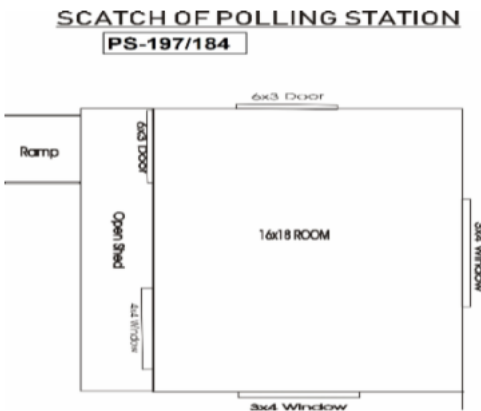

Nazri Naksha

Google Map View

Polling Station Building Front View

Polling Station Front View

Cad View

Key MAP View