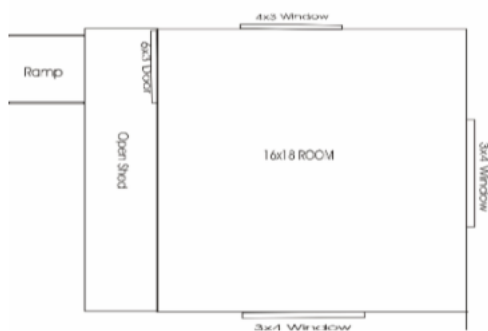

Cad View

SCATCH OF POLLING STATION
PS NO : 197/187