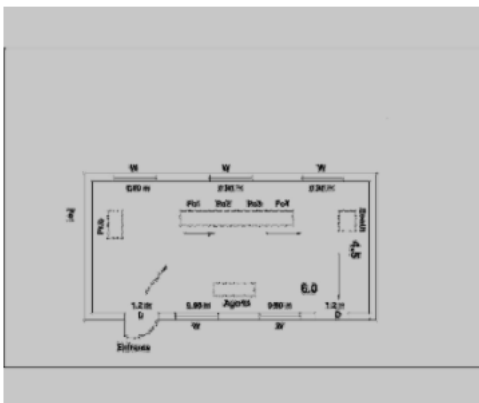

Nazri Naksha

Google Map View

Polling Station Building Front View

Polling Station Front View

Cad View

Key MAP View