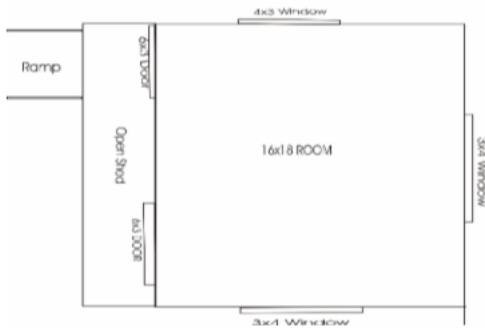

Cad View

SCATCH OF POLLING STATION
PS-197/227