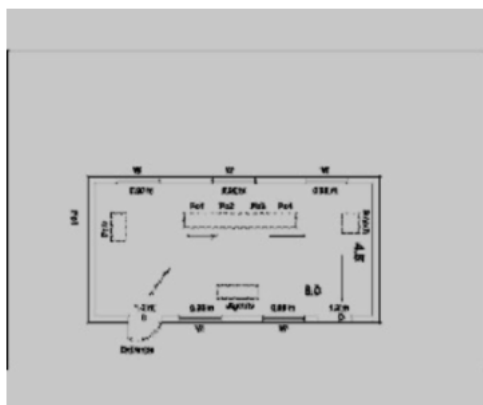

Nazri Naksha

Google Map View

Polling Station Building Front View

Polling Station Front View

Cad View

Key MAP View