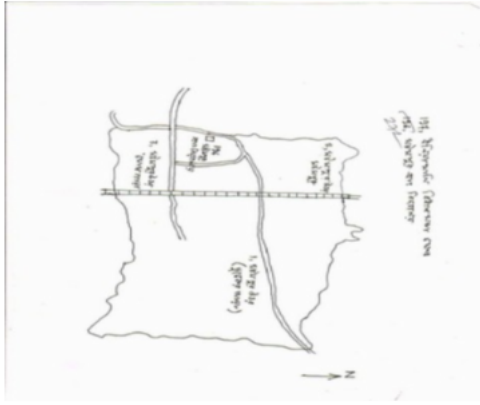

Polling Station Building Front View

Nazri Naksha