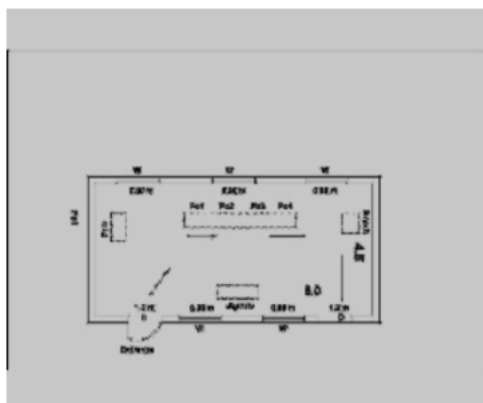

Nazri Naksha

Google Map View

Polling Station Building Front View

Polling Station Front View

Cad View

Key MAP View