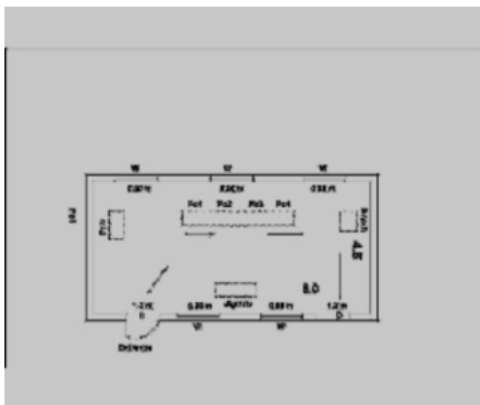

Nazri Naksha

Google Map View

Polling Station Building Front View

Polling Station Front View

Cad View

Key MAP View