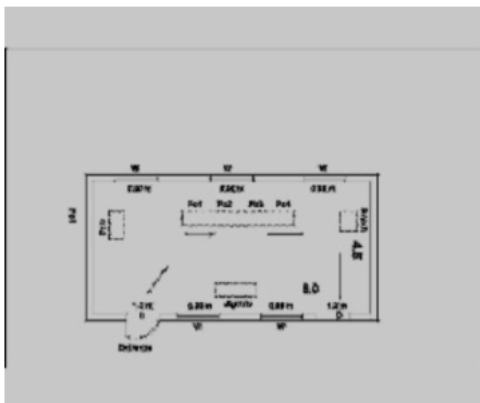

Nazri Naksha

Google Map View

Polling Station Building Front View

Polling Station Front View

Cad View

Key MAP View