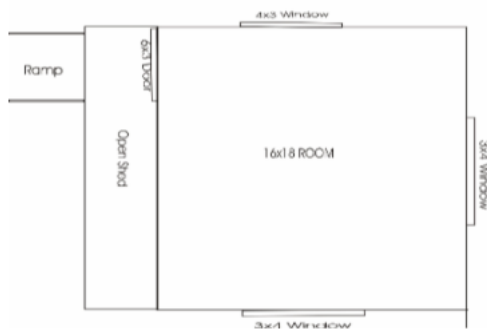

Cad View

SCATCH OF POLLING STATION
PS NO : 197/5