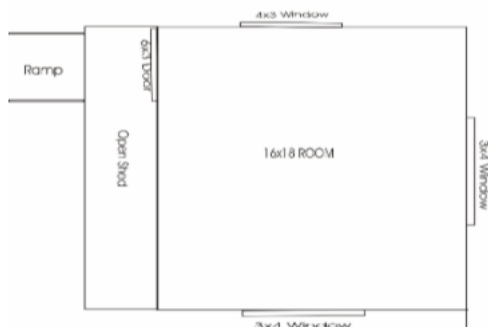

Cad View

SCATCH OF POLLING STATION
PS NO : 197/49