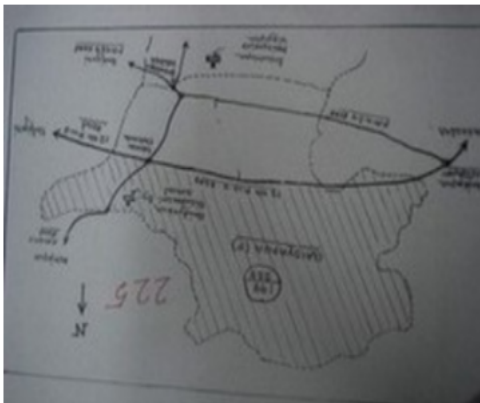

Nazri Naksha

Google Map View

Polling Station Building Front View

Polling Station Front View

Cad View

Key MAP View