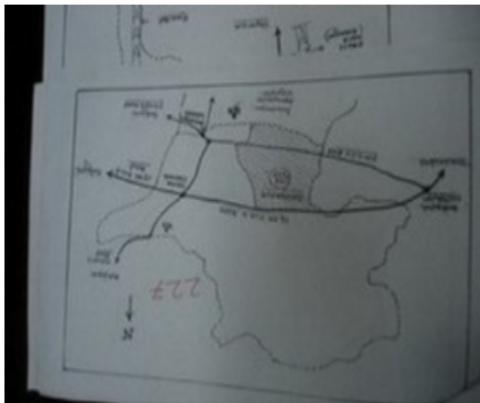

Nazri Naksha

Google Map View

Polling Station Building Front View

Polling Station Front View

Cad View

Key MAP View