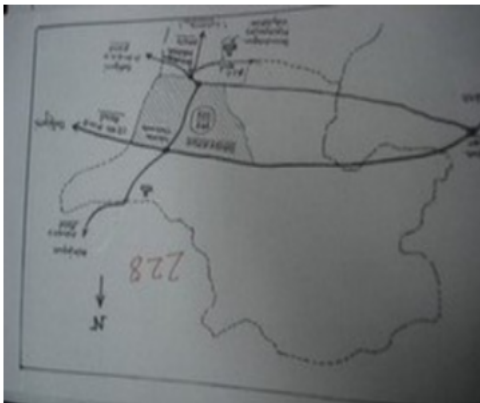

Nazri Naksha

Google Map View

Polling Station Building Front View

Polling Station Front View

Cad View

Key MAP View